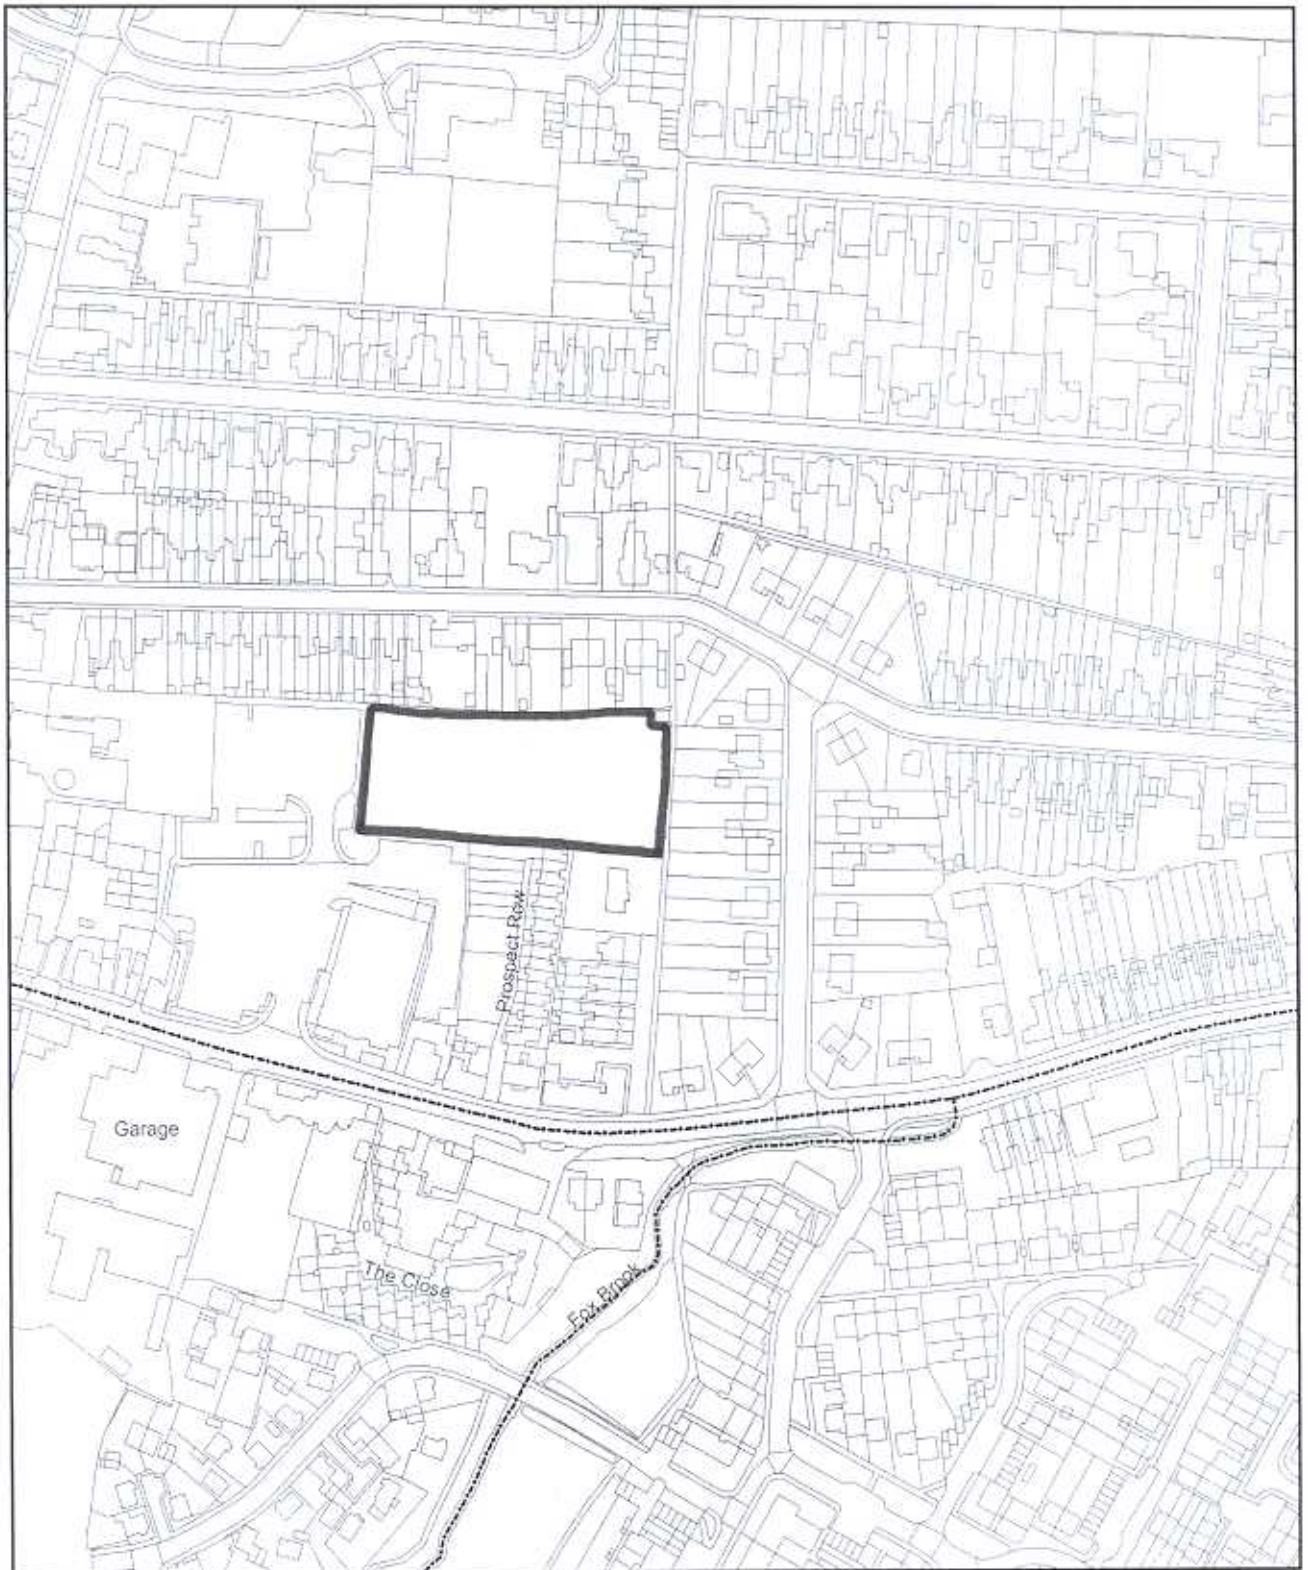

Shady Walk Recreation Ground, St Neots

Reproduced from the Ordnance Survey Mapping with the permission of the Controller of her Majesty's Stationery Office ©
Crown Copyright Huntingdonshire District Council: 100022322

Huntingdonshire <small>Historical Heritage</small>	Parish: Shady Walk Recreation Ground, St Neots	Scale: 1:2500 
--	--	---